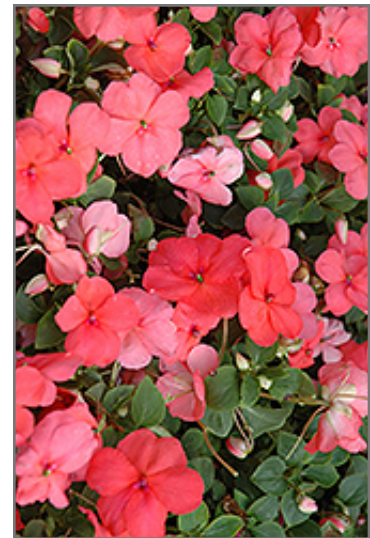

Super Elfin XP Melon Impatiens flowers
Photo courtesy of NetPS Plant Finder