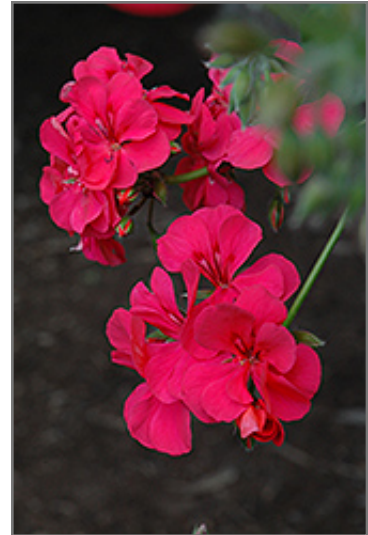

Landscape Attributes

Precision Dark Salmon Ivy Leaf Geranium is an herbaceous annual with a trailing habit of growth, eventually spilling over the edges of hanging baskets and containers. Its medium texture blends into the garden, but can always be balanced by a couple of finer or coarser plants for an effective composition.

This plant will require occasional maintenance and upkeep. Trim off the flower heads after they fade and die to encourage more blooms late into the season. It has no significant negative characteristics.

Precision Dark Salmon Ivy Leaf Geranium is recommended for the following landscape applications;

- Mass Planting
- Border Edging
- General Garden Use
- Container Planting
- Hanging Baskets

Planting & Growing

Precision Dark Salmon Ivy Leaf Geranium will grow to be about 12 inches tall at maturity, with a spread of 18 inches. When grown in masses or used as a bedding plant, individual plants should be spaced approximately 15 inches apart. Its foliage tends to remain dense right to the ground, not requiring facer plants in front. Although it's not a true annual, this fast-growing plant can be expected to behave as an annual in our climate if left outdoors over the winter, usually needing replacement the following year. As such, gardeners should take into consideration that it will perform differently than it would in its native habitat.

*Precision Dark Salmon Ivy Leaf
Geranium flowers*
Photo courtesy of NetPS Plant Finder