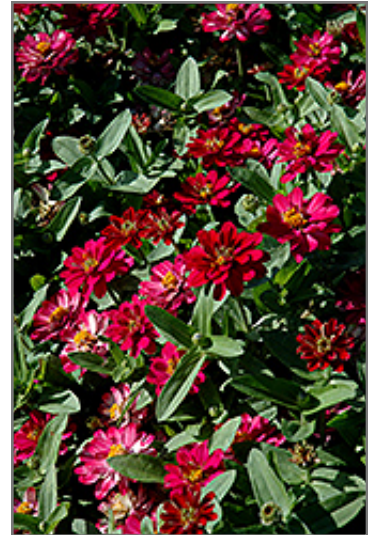

Spacing: 14 inches

Sunlight: ○

Hardiness Zone: (annual)

Group/Class: Profusion Series

Ornamental Features

Profusion Double Cherry Zinnia features bold cherry red pincushion flowers with yellow eyes at the ends of the stems from mid spring to late summer. The flowers are excellent for cutting. Its pointy leaves remain green in color throughout the season.

Landscape Attributes

Profusion Double Cherry Zinnia is an herbaceous annual with an upright spreading habit of growth. Its medium texture blends into the garden, but can always be balanced by a couple of finer or coarser plants for an effective composition.

This is a relatively low maintenance plant. Trim off the flower heads after they fade and die to encourage more blooms late into the season. It is a good choice for attracting butterflies and hummingbirds to your yard. It has no significant negative characteristics.

Planting & Growing

Profusion Double Cherry Zinnia will grow to be about 14 inches tall at maturity, with a spread of 18 inches. When grown in masses or used as a bedding plant, individual plants should be spaced approximately 14 inches apart. Its foliage tends to remain dense right to the ground, not requiring facer plants in front. This fast-growing annual will normally live for one full growing season, needing replacement the following year.