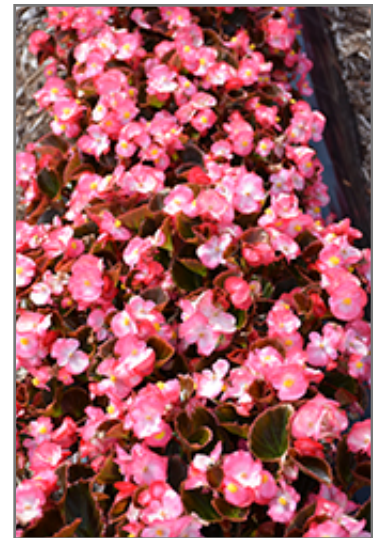

Senator IQ Rose Bicolor in bloom
Photo courtesy of NetPS Plant Finder