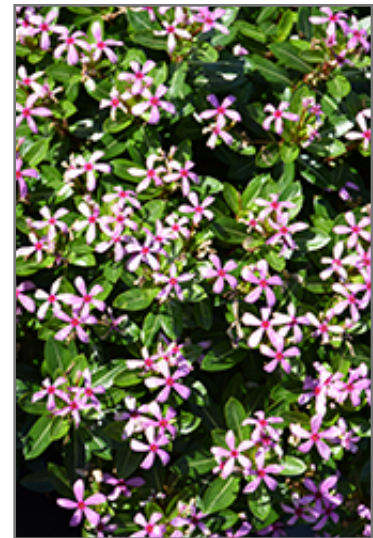

Soiree Kawaii Light Purple Vinca flowers
Photo courtesy of NetPS Plant Finder