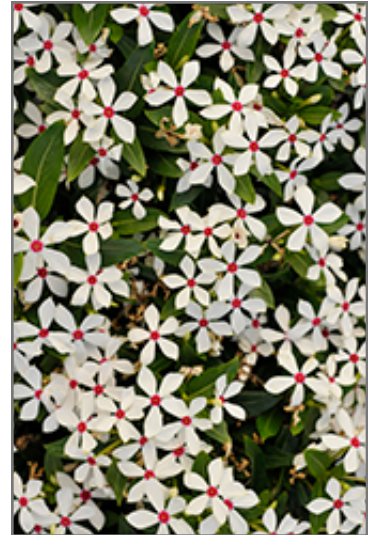

#### Ornamental Features

Soiree Kawaii White Peppermint Vinca features showy white star-shaped flowers with red eyes at the ends of the stems from late spring to mid fall. Its glossy oval leaves remain dark green in color throughout the year.

#### Landscape Attributes

Soiree Kawaii White Peppermint Vinca is a dense herbaceous annual with a trailing habit of growth, eventually spilling over the edges of hanging baskets and containers. Its medium texture blends into the garden, but can always be balanced by a couple of finer or coarser plants for an effective composition.