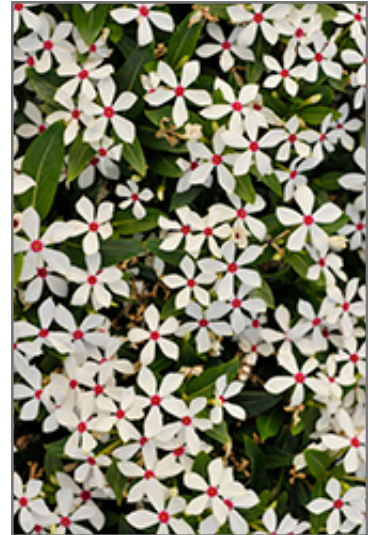

Height: 10 inches

Spread: 18 inches

Sunlight: ○ ●

Hardiness Zone: (annual)

Other Names: Periwinkle, Vinca Vine

Group/Class: Soiree Series

Description:

A stunning selection featuring bright white flowers with red eyes, over contrasting glossy green foliage; this mounded variety is ideal for patio containers, hanging baskets and garden landscapes; heat and drought tolerant

Ornamental Features

Soiree Kawaii White Peppermint Vinca features showy white star-shaped flowers with red eyes at the ends of the stems from late spring to mid fall. Its glossy oval leaves remain dark green in color throughout the year.

Landscape Attributes

Soiree Kawaii White Peppermint Vinca is a dense herbaceous annual with a trailing habit of growth, eventually spilling over the edges of hanging baskets and containers. Its medium texture blends into the garden, but can always be balanced by a couple of finer or coarser plants for an effective composition.

This plant will require occasional maintenance and upkeep, and should not require much pruning, except when necessary, such as to remove dieback. It is a good choice for attracting butterflies to your yard, but is not particularly attractive to deer who tend to leave it alone in favor of tastier treats. It has no significant negative characteristics.

Soiree Kawaii White Peppermint Vinca is recommended for the following landscape applications;

*Soiree Kawaii White Peppermint
Vinca flowers*
Photo courtesy of NetPS Plant Finder