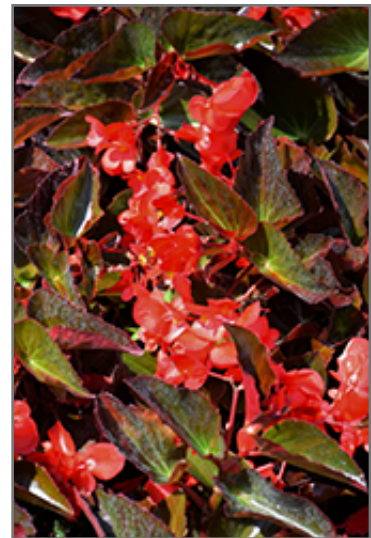

Big DeLuXXE Red Bronze Leaf Begonia flowers
Photo courtesy of NetPS Plant Finder