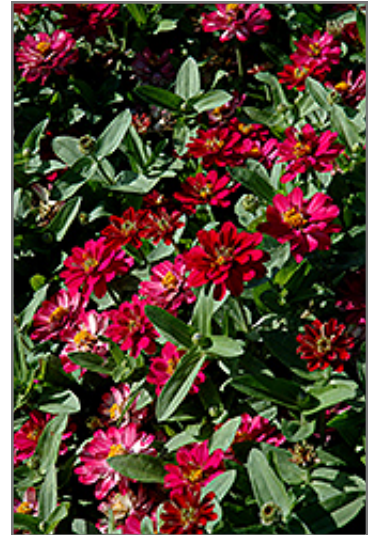

Spacing: 14 inches

Sunlight: ☉

Hardiness Zone: (annual)

Group/Class: Profusion Series

Ornamental Features

Profusion Double Cherry Zinnia features bold semi-double cherry red pincushion flowers with yellow eyes at the ends of the stems from mid spring to late summer. The flowers are excellent for cutting. Its pointy leaves remain green in color throughout the season.

Landscape Attributes

Profusion Double Cherry Zinnia is an herbaceous annual with an upright spreading habit of growth. Its medium texture blends into the garden, but can always be balanced by a couple of finer or coarser plants for an effective composition.

This is a relatively low maintenance plant. Trim off the flower heads after they fade and die to encourage more blooms late into the season. It is a good choice for attracting butterflies and hummingbirds to your yard. It has no significant negative characteristics.

Planting & Growing

Profusion Double Cherry Zinnia will grow to be about 14 inches tall at maturity, with a spread of 18 inches. When grown in masses or used as a bedding plant, individual plants should be spaced approximately 14 inches apart. Its foliage tends to remain dense right to the ground, not requiring facer plants in front. This fast-growing annual will normally live for one full growing season, needing replacement the following year.