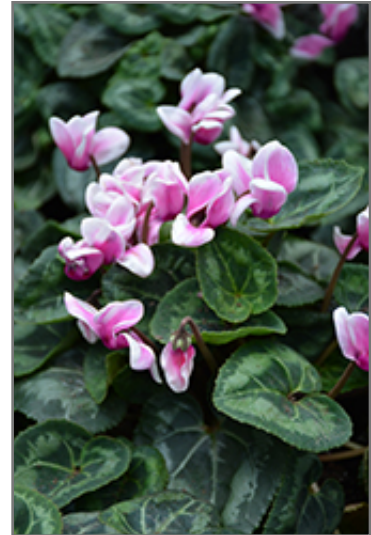

There are many factors that will affect the ultimate height, spread and overall performance of a plant when grown indoors; among them, the size of the pot it's growing in, the amount of light it receives, watering frequency, the pruning regimen and repotting schedule. Use the information described here as a guideline only; individual performance can and will vary. Please contact the store to speak with one of our experts if you are interested in further details concerning recommendations on pot size, watering, pruning, repotting, etc.

Smartiz Fantasia Purple Cyclamen in bloom
Photo courtesy of NetPS Plant Finder