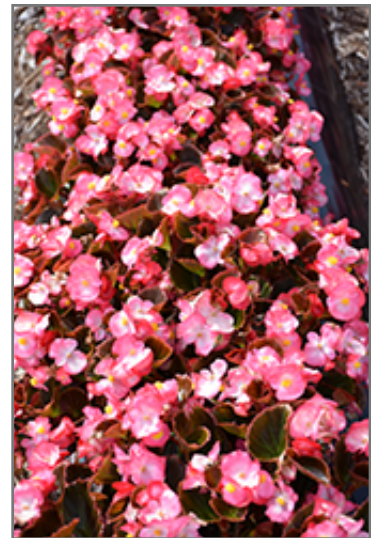

Senator IQ Rose Bicolor in bloom
Photo courtesy of NetPS Plant Finder